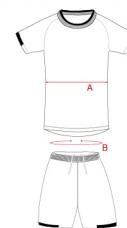

KIT BOLT

DESCRIZIONE / Description

Kit manica corta con trama stampata in sublimatico/
Short sleeve kit with sublimated print.

COMPOSIZIONE / Composition

100% Poliestere/ 100% Polyester

TAGLIE / Sizes

3XS - 2XS - XS - S - M - L - XL - 2XL - 3XL

IMBALLO / Packing

busta polybag	scatola carton box
1 pz 1 pcs	25 pz 25 pcs

FITTING SLIM FIT

SCHEMA / Scheme

TAGLIE SIZES	3XS	2XS	XS	S	M	L	XL	2XL	3XL
A - CIRCONFERENZA TORACE A - CHEST MEASUREMENT	36 cm	38 cm	42 cm	44 cm	50 cm	52 cm	54 cm	56 cm	58 cm
B - CIRCONFERENZA VITA B - WAIST MEASUREMENT	27 cm	29 cm	31 cm	32 cm	36 cm	38 cm	40 cm	42 cm	44 cm