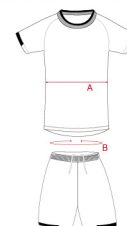

### TAGLIE / Sizes

3XS - 2XS - XS - S - M - L - XL - 2XL - 3XL

### IMBALLO / Packing

**busta**  
polybag

**scatola**  
carton box

**1 pz**  
1 pcs

**25 pz**  
25 pcs

### FITTING SLIM FIT

### SCHEMA / Scheme

TAGLIE SIZES	3XS	2XS	XS	S	M	L	XL	2XL	3XL
<b>A - CIRCONFERENZA TORACE</b> A - CHEST MEASUREMENT	36 cm	38 cm	42 cm	44 cm	50 cm	52 cm	54 cm	56 cm	58 cm
<b>B - CIRCONFERENZA VITA</b> B - WAIST MEASUREMENT	27 cm	29 cm	31 cm	32 cm	36 cm	38 cm	40 cm	42 cm	44 cm