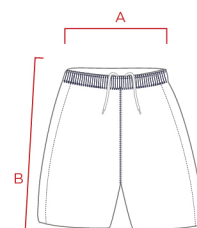

SHORT START

DESCRIZIONE / Description

Pantalone in Poliestere con inserti in mesh /
Shorts in Polyester with mesh inserts.

COMPOSIZIONE / Composition

100% Poliestere 100% Polyester

TAGLIE / Sizes

YS - 3XS - 2XS - XS - S
M - L - XL - 2XL - 3XL - 4XL

FITTING **STANDARD**

SCHEMA / Scheme

TAGLIE SIZES	YS	3XS	2XS	XS	S	M	L	XL	2XL	3XL	4XL
A - GIROVITA RILASSATO A - RELAXED WAIST	25 cm	27 cm	29 cm	31 cm	32 cm	36 cm	38 cm	40 cm	42 cm	44 cm	46 cm
B - LUNGHEZZA TOTALE B - TOTAL LENGHT	33 cm	35 cm	37 cm	39 cm	42 cm	46 cm	48 cm	49 cm	50 cm	52 cm	54 cm